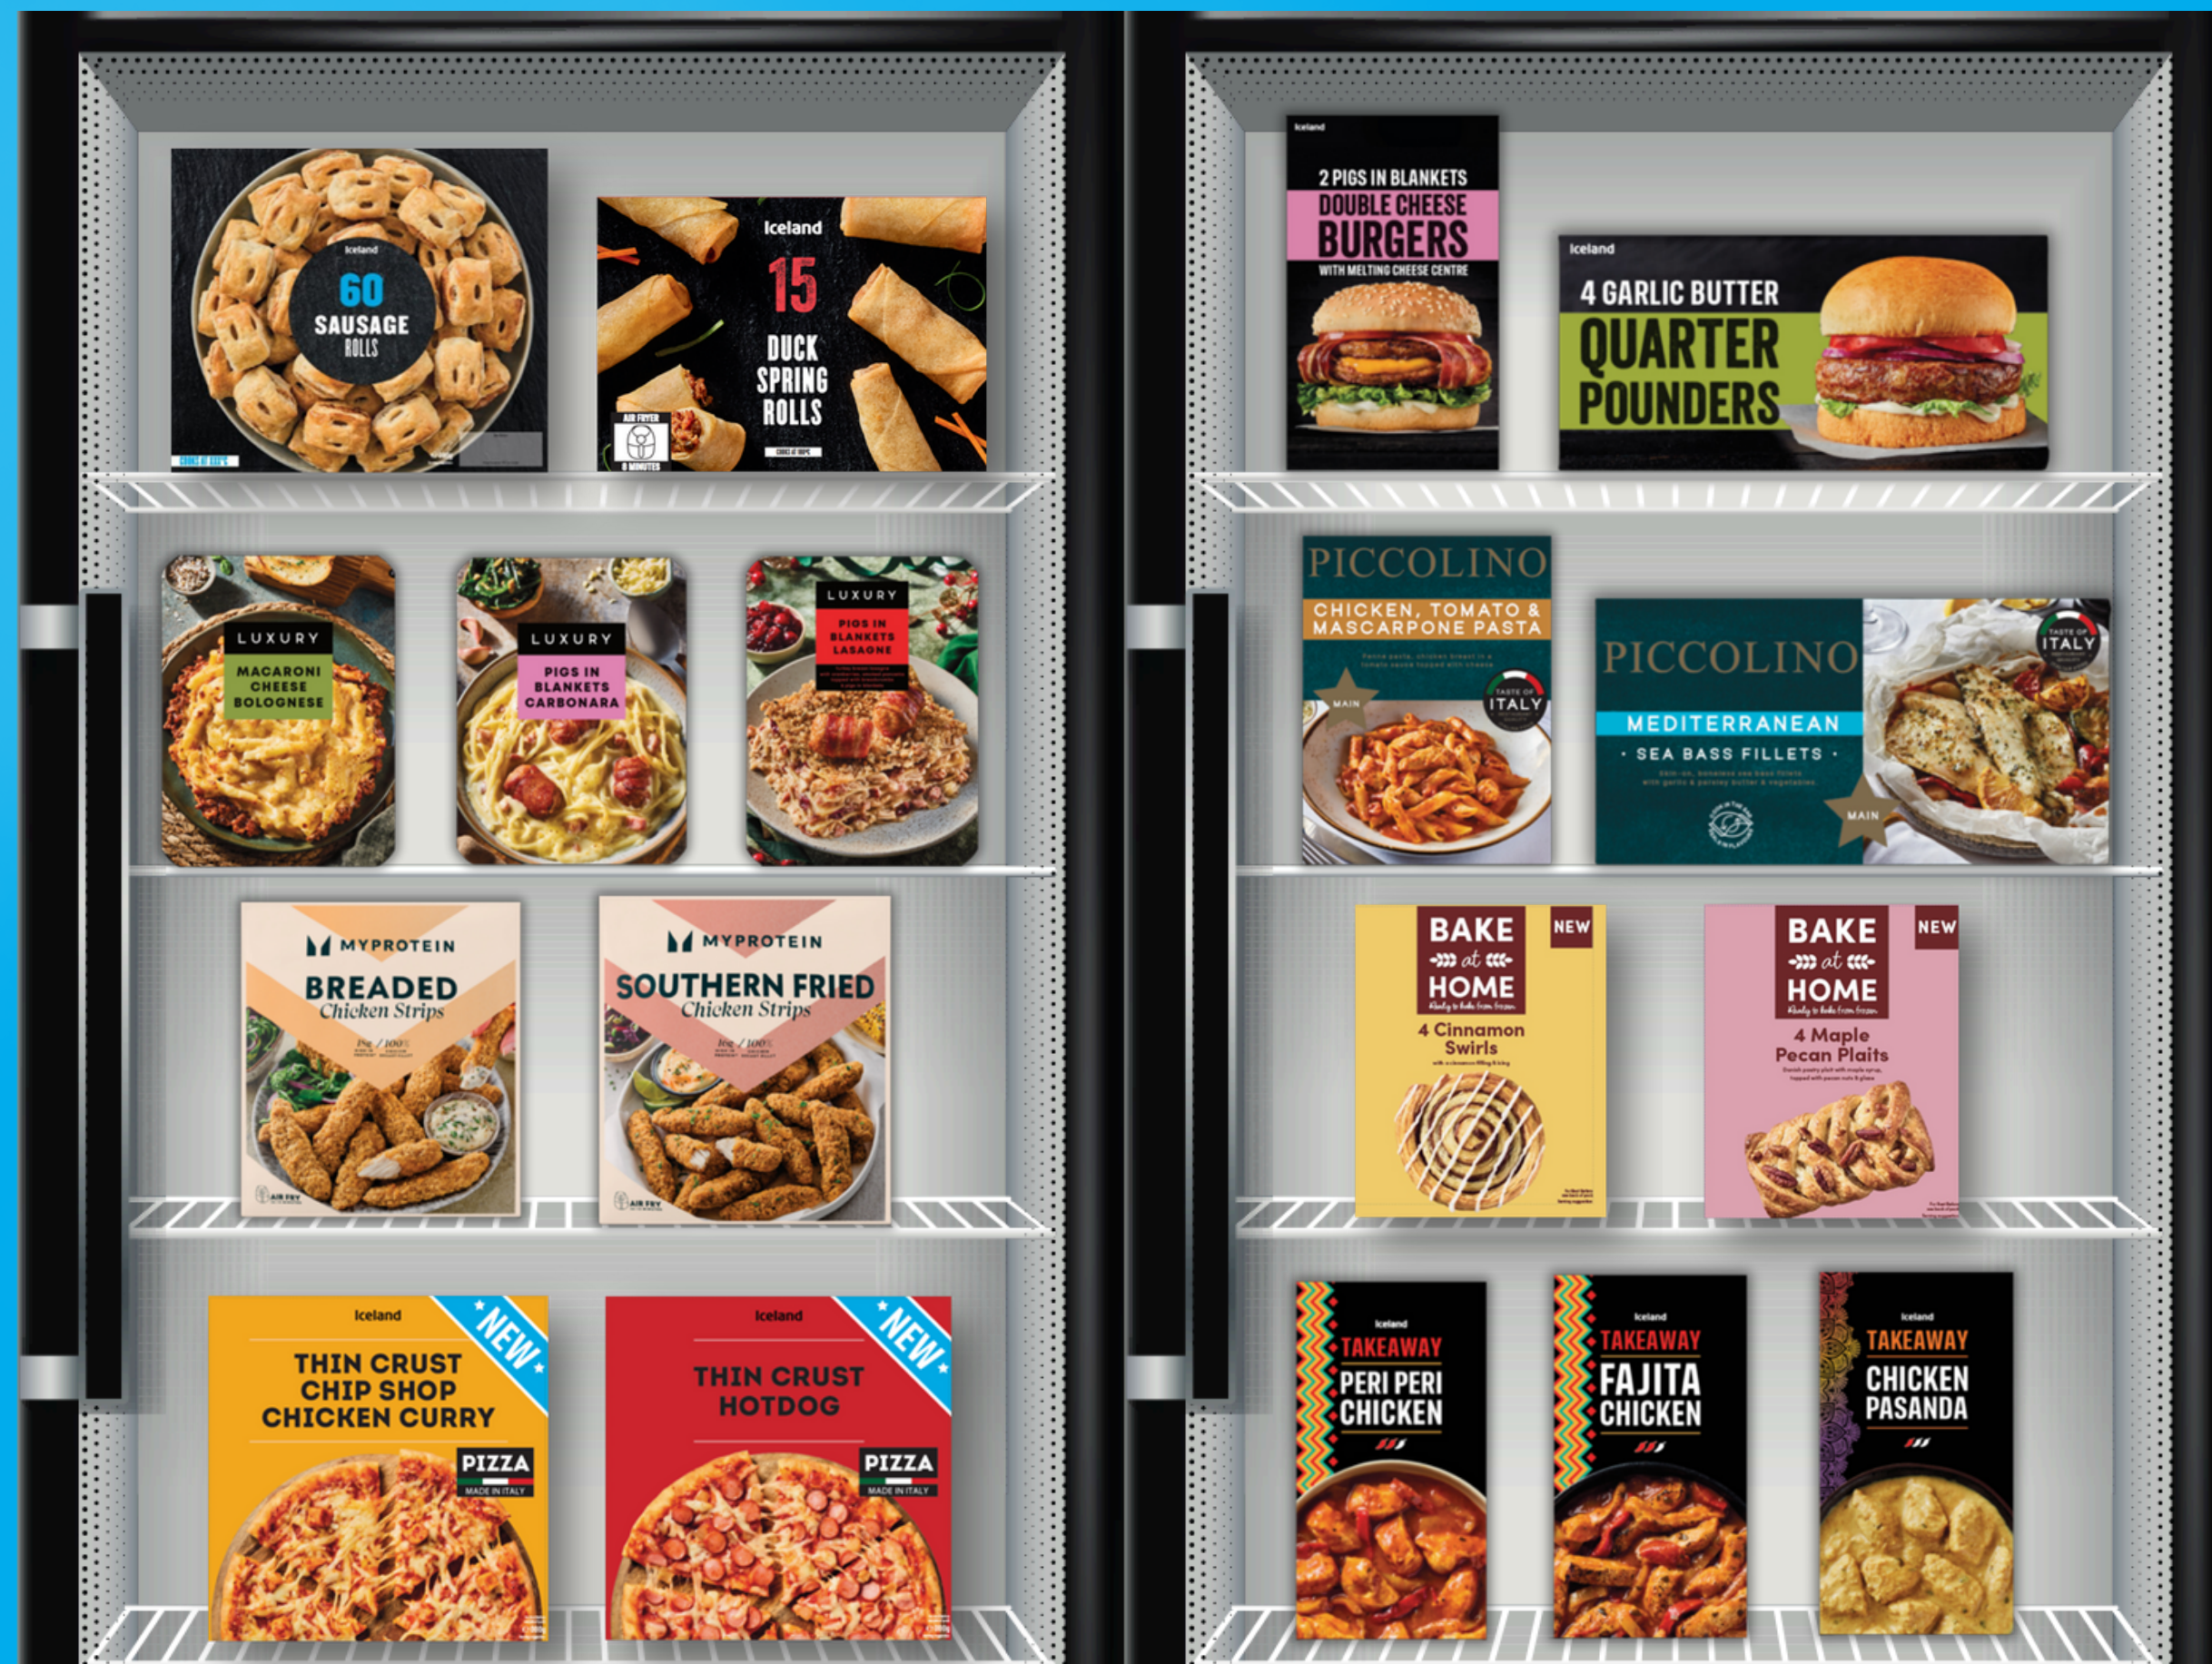

**OUR RECENT
INNOVATION**

Iceland

OVER 800 NEW PRODUCTS

THE LAND OF...
**EXCLUSIVE
BRANDS**

SIDES

EXCLUSIVE TO ICELAND

ALSO IN THE RANGE

SIDES

SIDES

THAT'S WHY HALLOWEEN GO TO Iceland

PEPPER X

NEW & EXCLUSIVE

THE land OF
HASH BROWN

NEW EXCLUSIVE RANGE

AIR FRY NINJA

ENDORSED PRODUCT