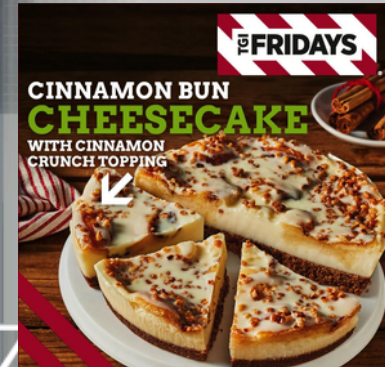

TGI FRIDAYS